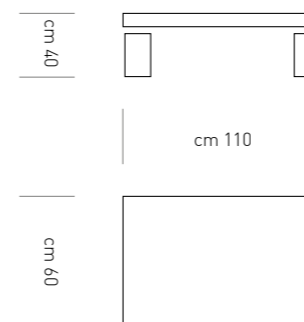

ABITARE
INTERIOR

STRUTTURA ACCIAIO LUCIDO
PIANO VETRO EXTRA WHITE LUCIDO
PIANO VETRO SERIGRAFATO NERO LUCIDO