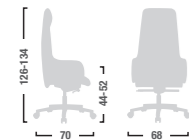

I modelli

Models

NX101-NX201

NX103-NX203

NX104-NX204

NX101

Poltrona presidenziale base in alluminio e oscillante mov. 2.
Presidential chair with aluminum base and oscillating mov. 2.

NX103

Poltrona direzionale base in alluminio e oscillante mov. 2.
Executive chair with aluminum base and oscillating mov. 2.

NX104

Poltrona visitatore base in alluminio
Visitor armchair with aluminum base

NX201