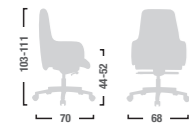

I modelli

Models

NX101-NX201

NX103-NX203

NX104-NX204

NX101

Poltrona presidenziale base in alluminio e oscillante mov. 2.
Presidential chair with aluminum base and oscillating mov. 2.

NX103

Poltrona direzionale base in alluminio e oscillante mov. 2.
Executive chair with aluminum base and oscillating mov. 2.

NX104

Poltrona visitatore base in alluminio
Visitor armchair with aluminum base

NX201