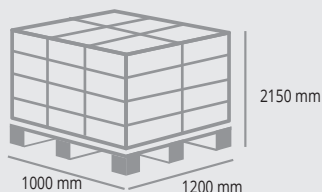

PALLET

30 Pezzi per bancale
Units/pallet

MONTANTE/UPRIGHT

2 soluzioni di montaggio / 2 mounting solutions

H 960 cm

H 1880 mm

30 x 30 x 960 mm

8 Montanti
Uprights

PIEDINO/PLASTIC FOOT

41 x 41 mm

4 Piedini in plastica
Plastic feet