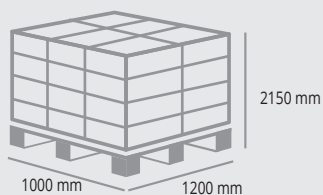

PALLET

24 Pezzi per bancale
Units/pallet

MONTANTE/UPRIGHT

2 soluzioni di montaggio / 2 mounting solutions

H 966 cm

H 1880 mm

41 x 41 x 966 mm

8 Montanti
Uprights

PIEDINO/PLASTIC FOOT

41 x 41 mm

4 Piedini in plastica
Plastic feet