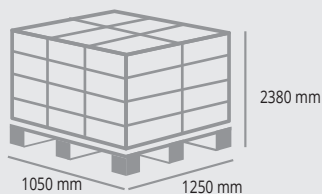

PALLET

32 Pezzi per bancale
Units/pallet