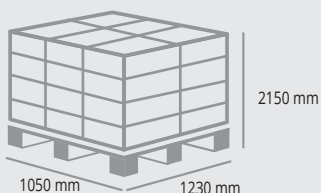

PALLET

24 Pezzi per bancale
Units/pallet