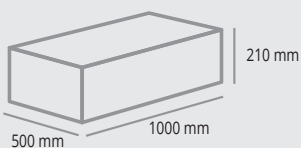

IMBALLO/PACKAGING