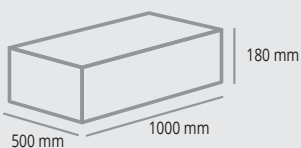

IMBALLO/PACKAGING