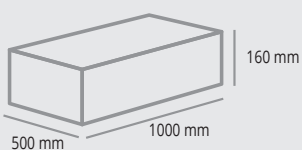

IMBALLO/PACKAGING