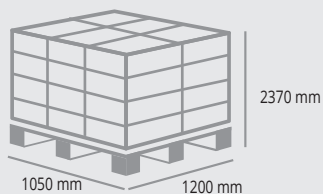

PALLET

22 Pezzi per bancale
Units/pallet

MONTANTE/UPRIGHT

2 soluzioni di montaggio / 2 mounting solutions

H 966 cm

H 1880 mm

50 x 50 x 966 mm

8 Montanti
Uprights

PIEDINO/PLASTIC FOOT

50 x 50 mm

4 Piedini in plastica
Plastic feet