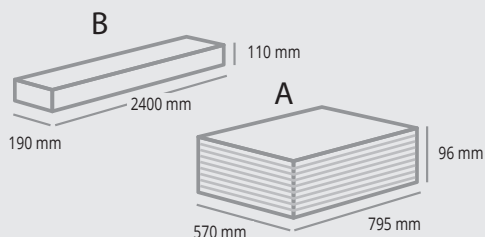

IMBALLO/PACKAGING

A Piani in legno / Chipboard shelves:

B Parti in metallo / Metal parts: