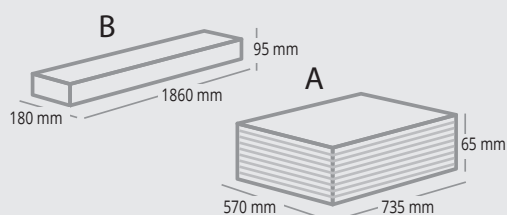

IMBALLO/PACKAGING

A Piani in legno /Chipboard shelves:

B Parti in metallo / Metal parts: