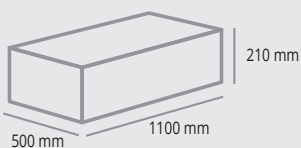

IMBALLO/PACKAGING