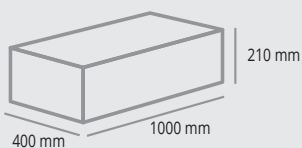

IMBALLO/PACKAGING