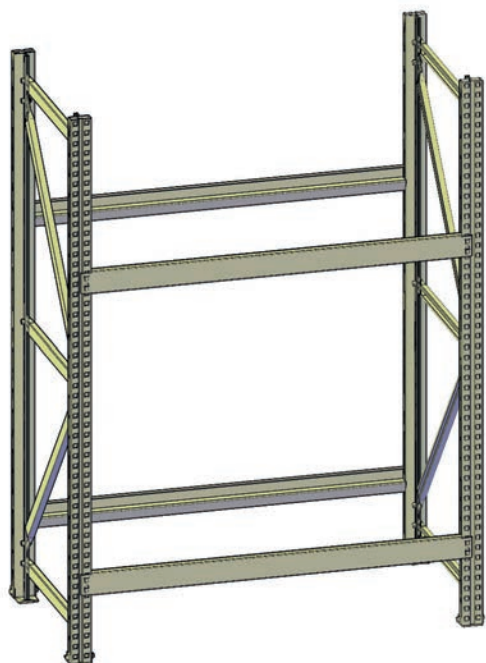

KIT INDUSTRIALI / PROFESSIONAL SHELVING IN KIT

PORTAGOMME PER 8 GOMME / TYRE SHELVING FOR 8 TYRES

cm 100 x 50 h135

Scaffale ad incastro metallico - 2 piani
Botless racking kit x tyres and wheels - 2 shelves

Incastro rapido (no bulloni)
Quick-fit connection (no bolts)

Per 8 gomme
For 8 tyres

Spalle / Frames

Zincato
Galvanized

Correnti / Beams

Giallo
Yellow

EAN: 8016894200626
ANEMOS: 50PP13510050Y

MONTANTE/UPRIGHT

1 soluzione di montaggio / 1 mounting solution

H 1350 mm

500 x 1350 mm

4 Montanti
Uprights