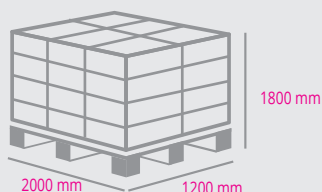

PALLET

Sovrapponibile/Stackable: NO

30 Pezzi per bancale
Units/pallet