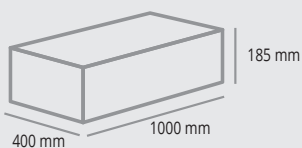

IMBALLO/PACKAGING