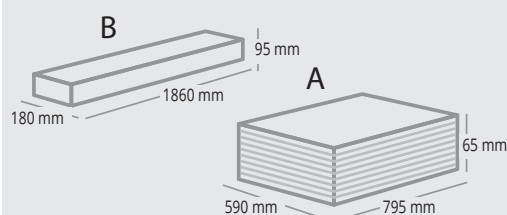

IMBALLO/PACKAGING

A Piani in legno / Chipboard shelves:

B Parti in metallo / Metal parts:

PALLET