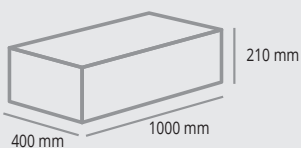

IMBALLO/PACKAGING