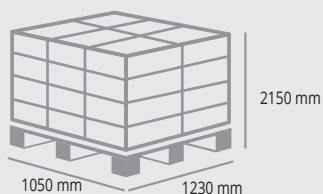

PALLET

24 Pezzi per bancale
Units/pallet