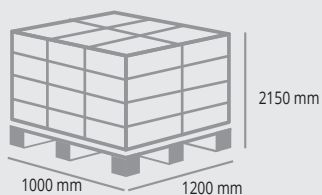

PALLET

28 Pezzi per bancale
Units/pallet