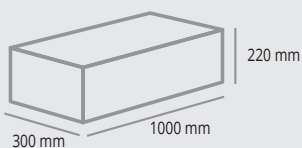

## KIT AD INCASTRO Serie "H35" / BOLTLESS METAL SHELVING IN KIT "H35" Series

**PEGASO**

cm 100 x 30 h188

Scaffale ad incastro - 6 piani  
Boltless metal shelving - 5 shelvesIncastro rapido (no bulloni)  
Quick-fit connection (No bolts)**110** Portata per piano  
Capacity/level  
KG**660** Portata totale  
Total capacity  
KGBianco  
WhiteEAN: 8016894200237  
ANEMOS: CR6P3510301W**PIANO/SHELF****L 1000 x P 300 x H 35 mm****6** Piani / Shelves**IMBALLO/PACKAGING****PALLET****24** Pezzi per bancale  
Units/pallet**MONTANTE/UPRIGHT**