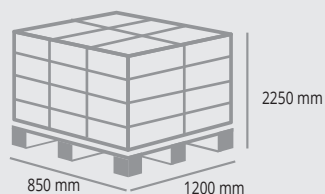

## KIT AD INCASTRO Serie "H35" / BOLTLESS METAL SHELVING IN KIT "H35" Series

**PEGASO**

cm 100 x 30 h188

Scaffale ad incastro - 6 piani  
Boltless metal shelving - 5 shelvesIncastro rapido (no bulloni)  
Quick-fit connection (No bolts)**110** Portata per piano  
Capacity/level  
KG**660** Portata totale  
Total capacity  
KGBianco  
WhiteEAN: 8016894200237  
ANEMOS: CR6P3510301W**PIANO/SHELF****L 1000 x P 300 x H 35 mm****6** Piani / Shelves**IMBALLO/PACKAGING****PALLET****24** Pezzi per bancale  
Units/pallet**MONTANTE/UPRIGHT**