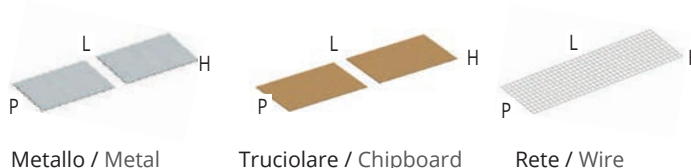

## TIPO DI PIANO A SCELTA /SHELF BY CHOICE

**4** Piani / Shelves

**L 2200 x P 700 x H 100 mm**

Composti da 2 correnti L 2200 mm e i pannelli a scelta come segue:  
Composed of 2 beams L 2200 mm and the panels by choice as follows: